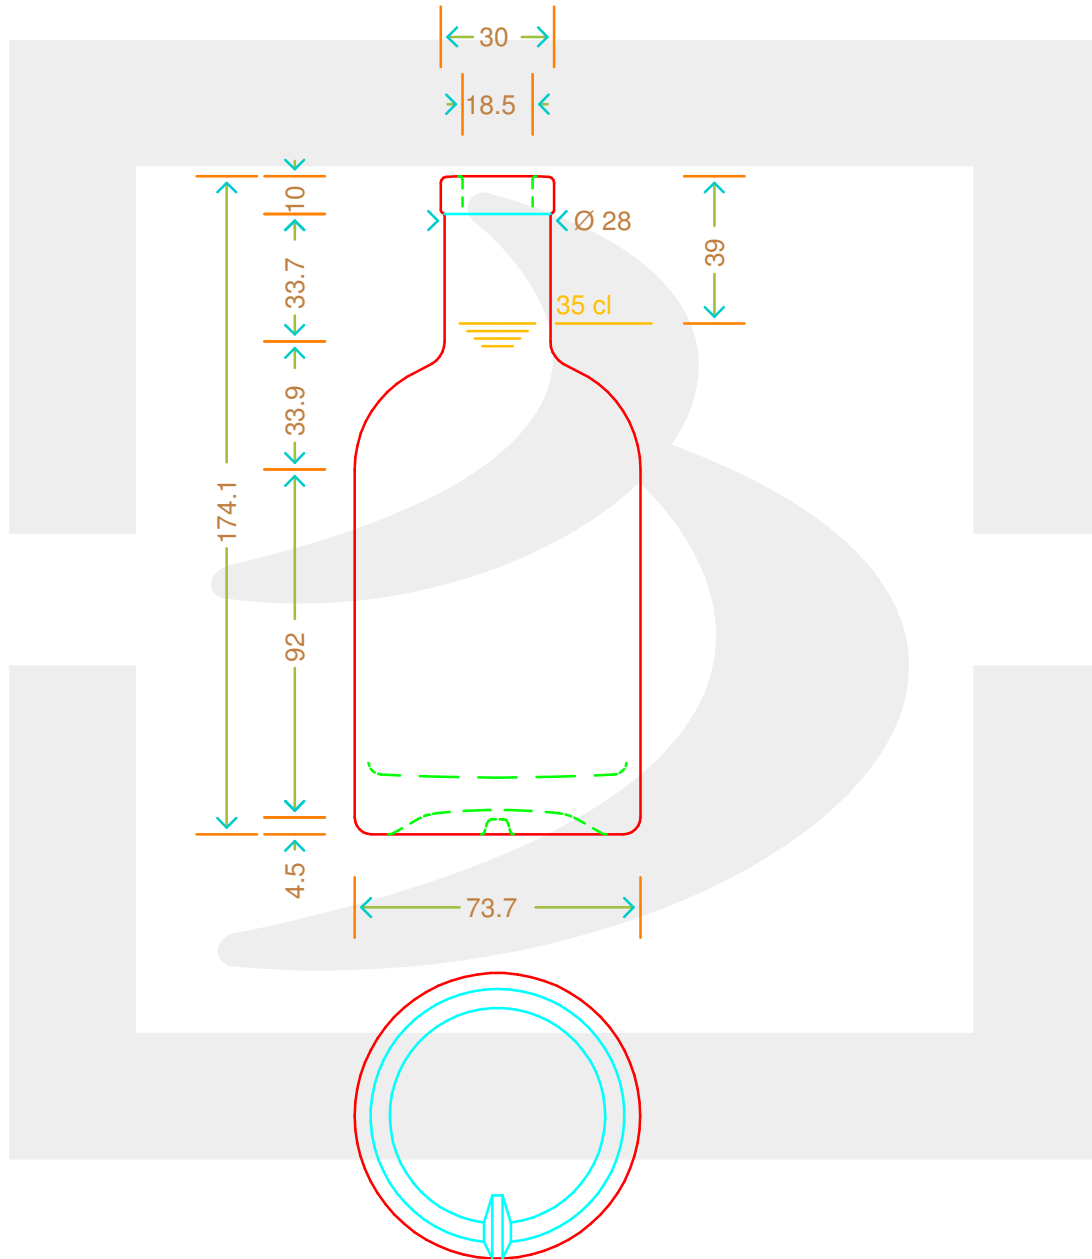

ARTICOLO / ITEM

BOT. NOCTURNE 350 RONDE F 10 *

Colore : BIANCO
Color :

bruni glass
a berlin packaging company

www.bruniglass.com

MOD.DEP.
PATENTED

SCALA: 1:2
SCALE:

Capacità R.B. (c.c.) : Brimful cap. (c.c.) :	361	Peso vetro (gr): Glass weight (gr):	400
Altezza tot (mm): Total height (mm):	174.1	Bocca: Finish:	FASCETTA
Diametro corpo (mm): Body diameter (mm):	73.7	Min. foro passante (mm): Minimum through bore (mm):	

LE QUOTE SONO ESPRESSE IN mm
DIMENSIONS ARE EXPRESSED IN mm

COD. ARTICOLO / ITEM CODE

15312T2

Data ultimo aggiornamento / Last update: 24/05/2018
Origine / Source: 15312