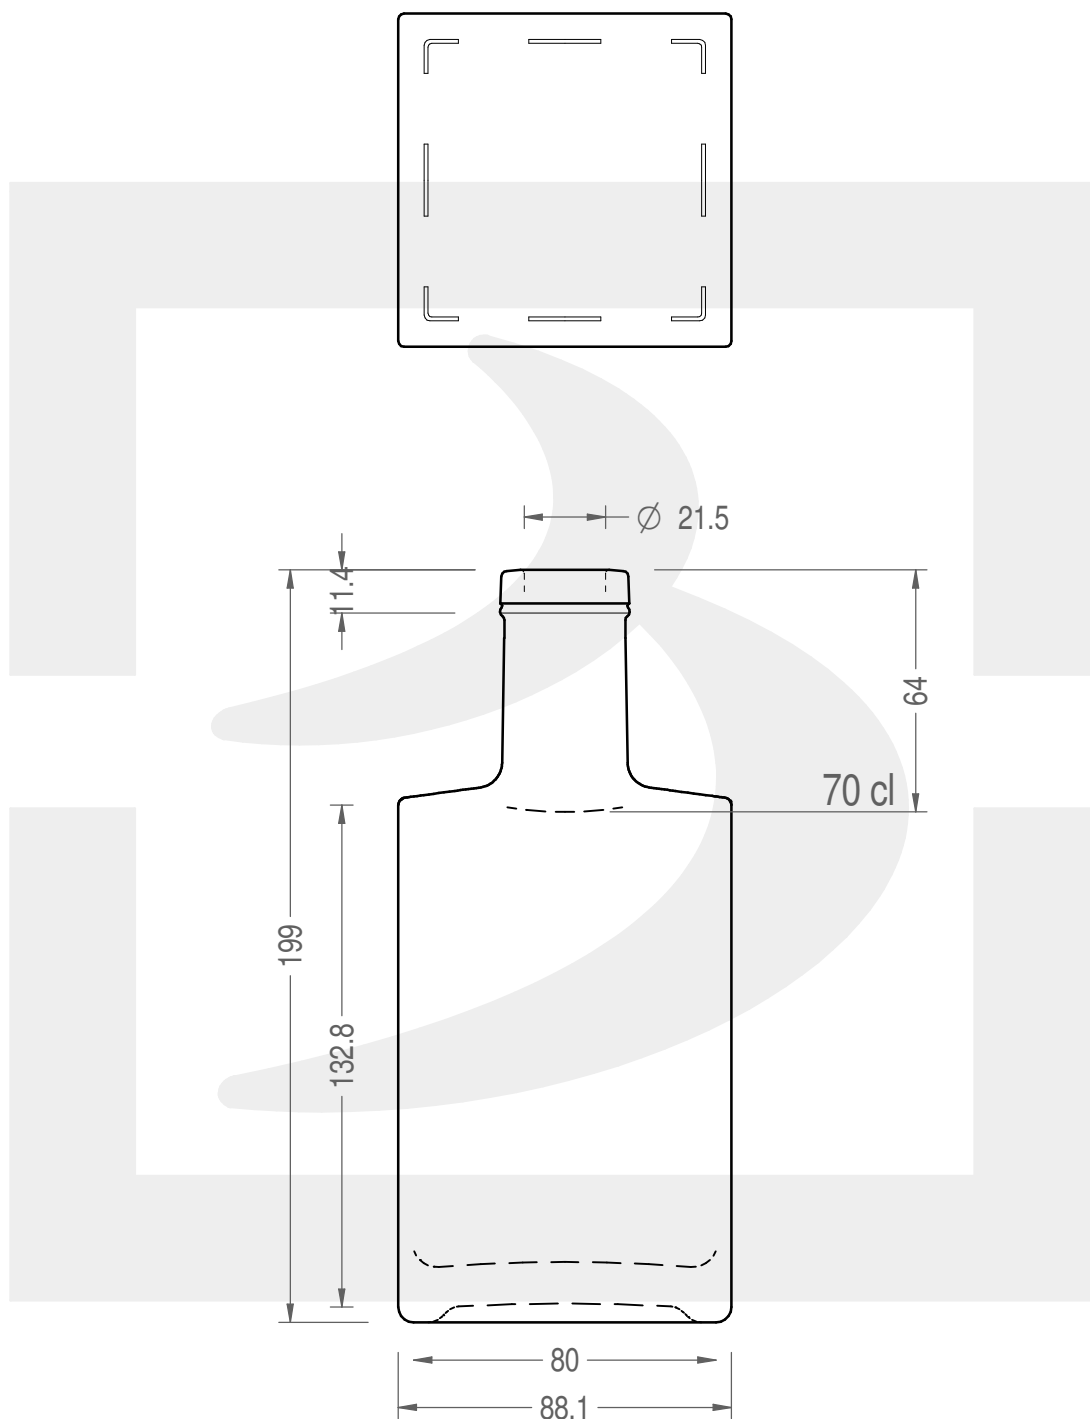

# BOT. LUZ 700 BETS \*

Colore : BIANCO EXTRA  
Color :

 **bruni glass**  
a **berlin packaging** company

www.bruniglass.com

SCALA: 1:2  
SCALE:

Capacità R.B. (c.c.) :	735	Peso vetro (gr):	950
Brimful cap. (c.c.) :		Glass weight (gr):	
Altezza tot (mm):	199	Bocca:	BETS
Total height (mm):		Finish:	
Diametro corpo (mm):	88.1	Min. foro passante (mm):	19
Body diameter (mm):		Minimum through bore (mm):	

LE QUOTE SONO ESPRESSE IN mm  
DIMENSIONS ARE EXPRESSED IN mm

COD. ARTICOLO / ITEM CODE

**20876P2**

Data ultimo aggiornamento / Last update: 13/09/2018  
Origine / Source: 20876